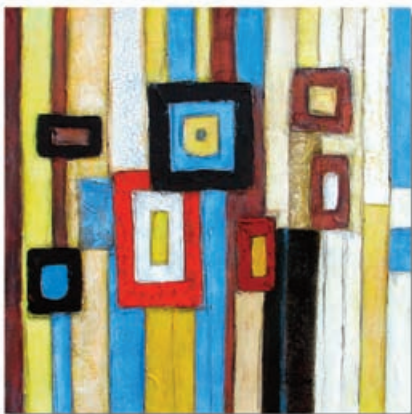

Harmony **A0015**

The entire background is painstakingly covered in silver leaf giving this painting a highly reflective surface. Circles of various sizes, colours and texture bounce and intersect to form an almost effervescent effect.

ITEM DIMENSION..... 40"(102cm) x 40"(102cm) x 1.5"(3.75cm)

PACK..... 6 pcs

MINIMUM ORDER ..... 1 pce